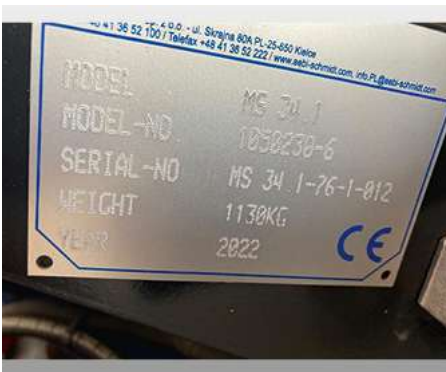

Gallery

Equipment

Basic equipment

368094	TARRON MS 34.1 snow plow
441718	Raised share left and right (surcharge)

Scraper Bar

285122	Scraper bars Kombi 36 (set) incl. shock absorber bars and stabilizing springs