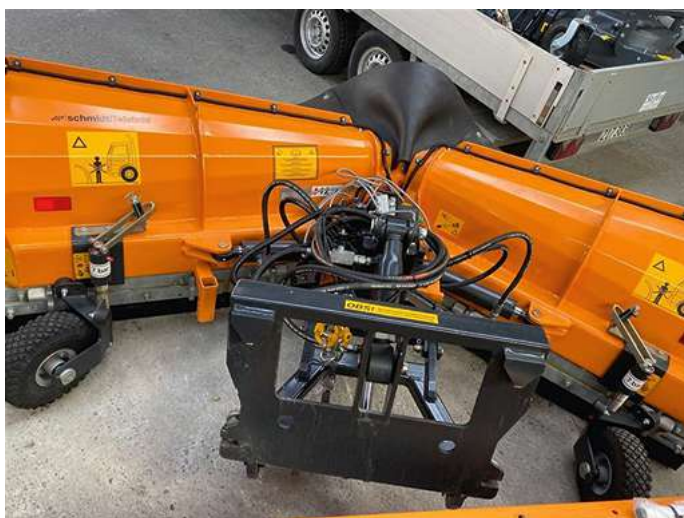

Used machines offer

Snow Plough VPL27 - NEW Snow Plough VPL27

Offer number: UM2853108

 **aebi schmidt**
group

Brand: Schmidt
Mat.-Nr.: 1243463-5
Year of manufacture: 2021
Serialnumber: VPL27-75-1-026
Running hours: 0 h
Mileage: 0 km
Condition: Class 5+
Location: Switzerland
3401 Burgdorf

Price: **On request**

New Snow Plough VPL 27

Gallery

Equipment

Basic Equipment	
P68-35025016	Plow VPL-27
Acraeper bar	
371249	Scraper Rails Combi 36 (VPL-27)
Attachment	
P68-35000230	Parallelogram with mounting plate size. 3
Wheel / carriage / disc	
598982	wheel complete VPL (set)
Hydraulic couplings	
227149	Hydraulic couplings ISO 1/2" male (4 pcs.)
Hydraulic kit / hydraulic hoses	
187991	Hydraulic Super Pan with DBV - 12 Volt (VPL-15/18/21/24/27/30)
Additional Options	
P68-35070069	Rubber Shield Top (VPL-27)
P68-35080120	Marker Lights VPL
357461	Warning flags with plastic stick (set)