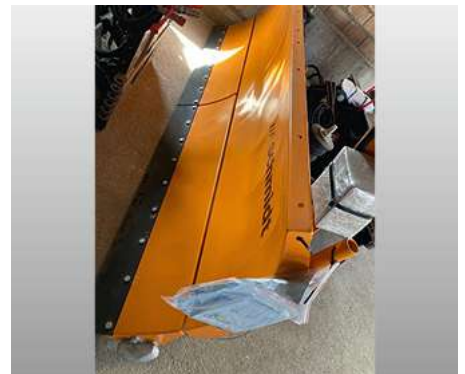

Used machines offer

Snow Plough MPC S30 - NEW Snow Plough MPC S30

Offer number: UM2856006

aebi schmidt
group

Brand: Schmitt
Mat.-Nr.: 1282742-6
Year of manufacture: 2022
Serialnumber: MPC-S30-76-2-001
Running hours: 0 h
Mileage: 0 km
Condition: Class 5+
Location: Switzerland
3401 Burgdorf

Price: **On request**

New Snow Plough MPC S30

Gallery